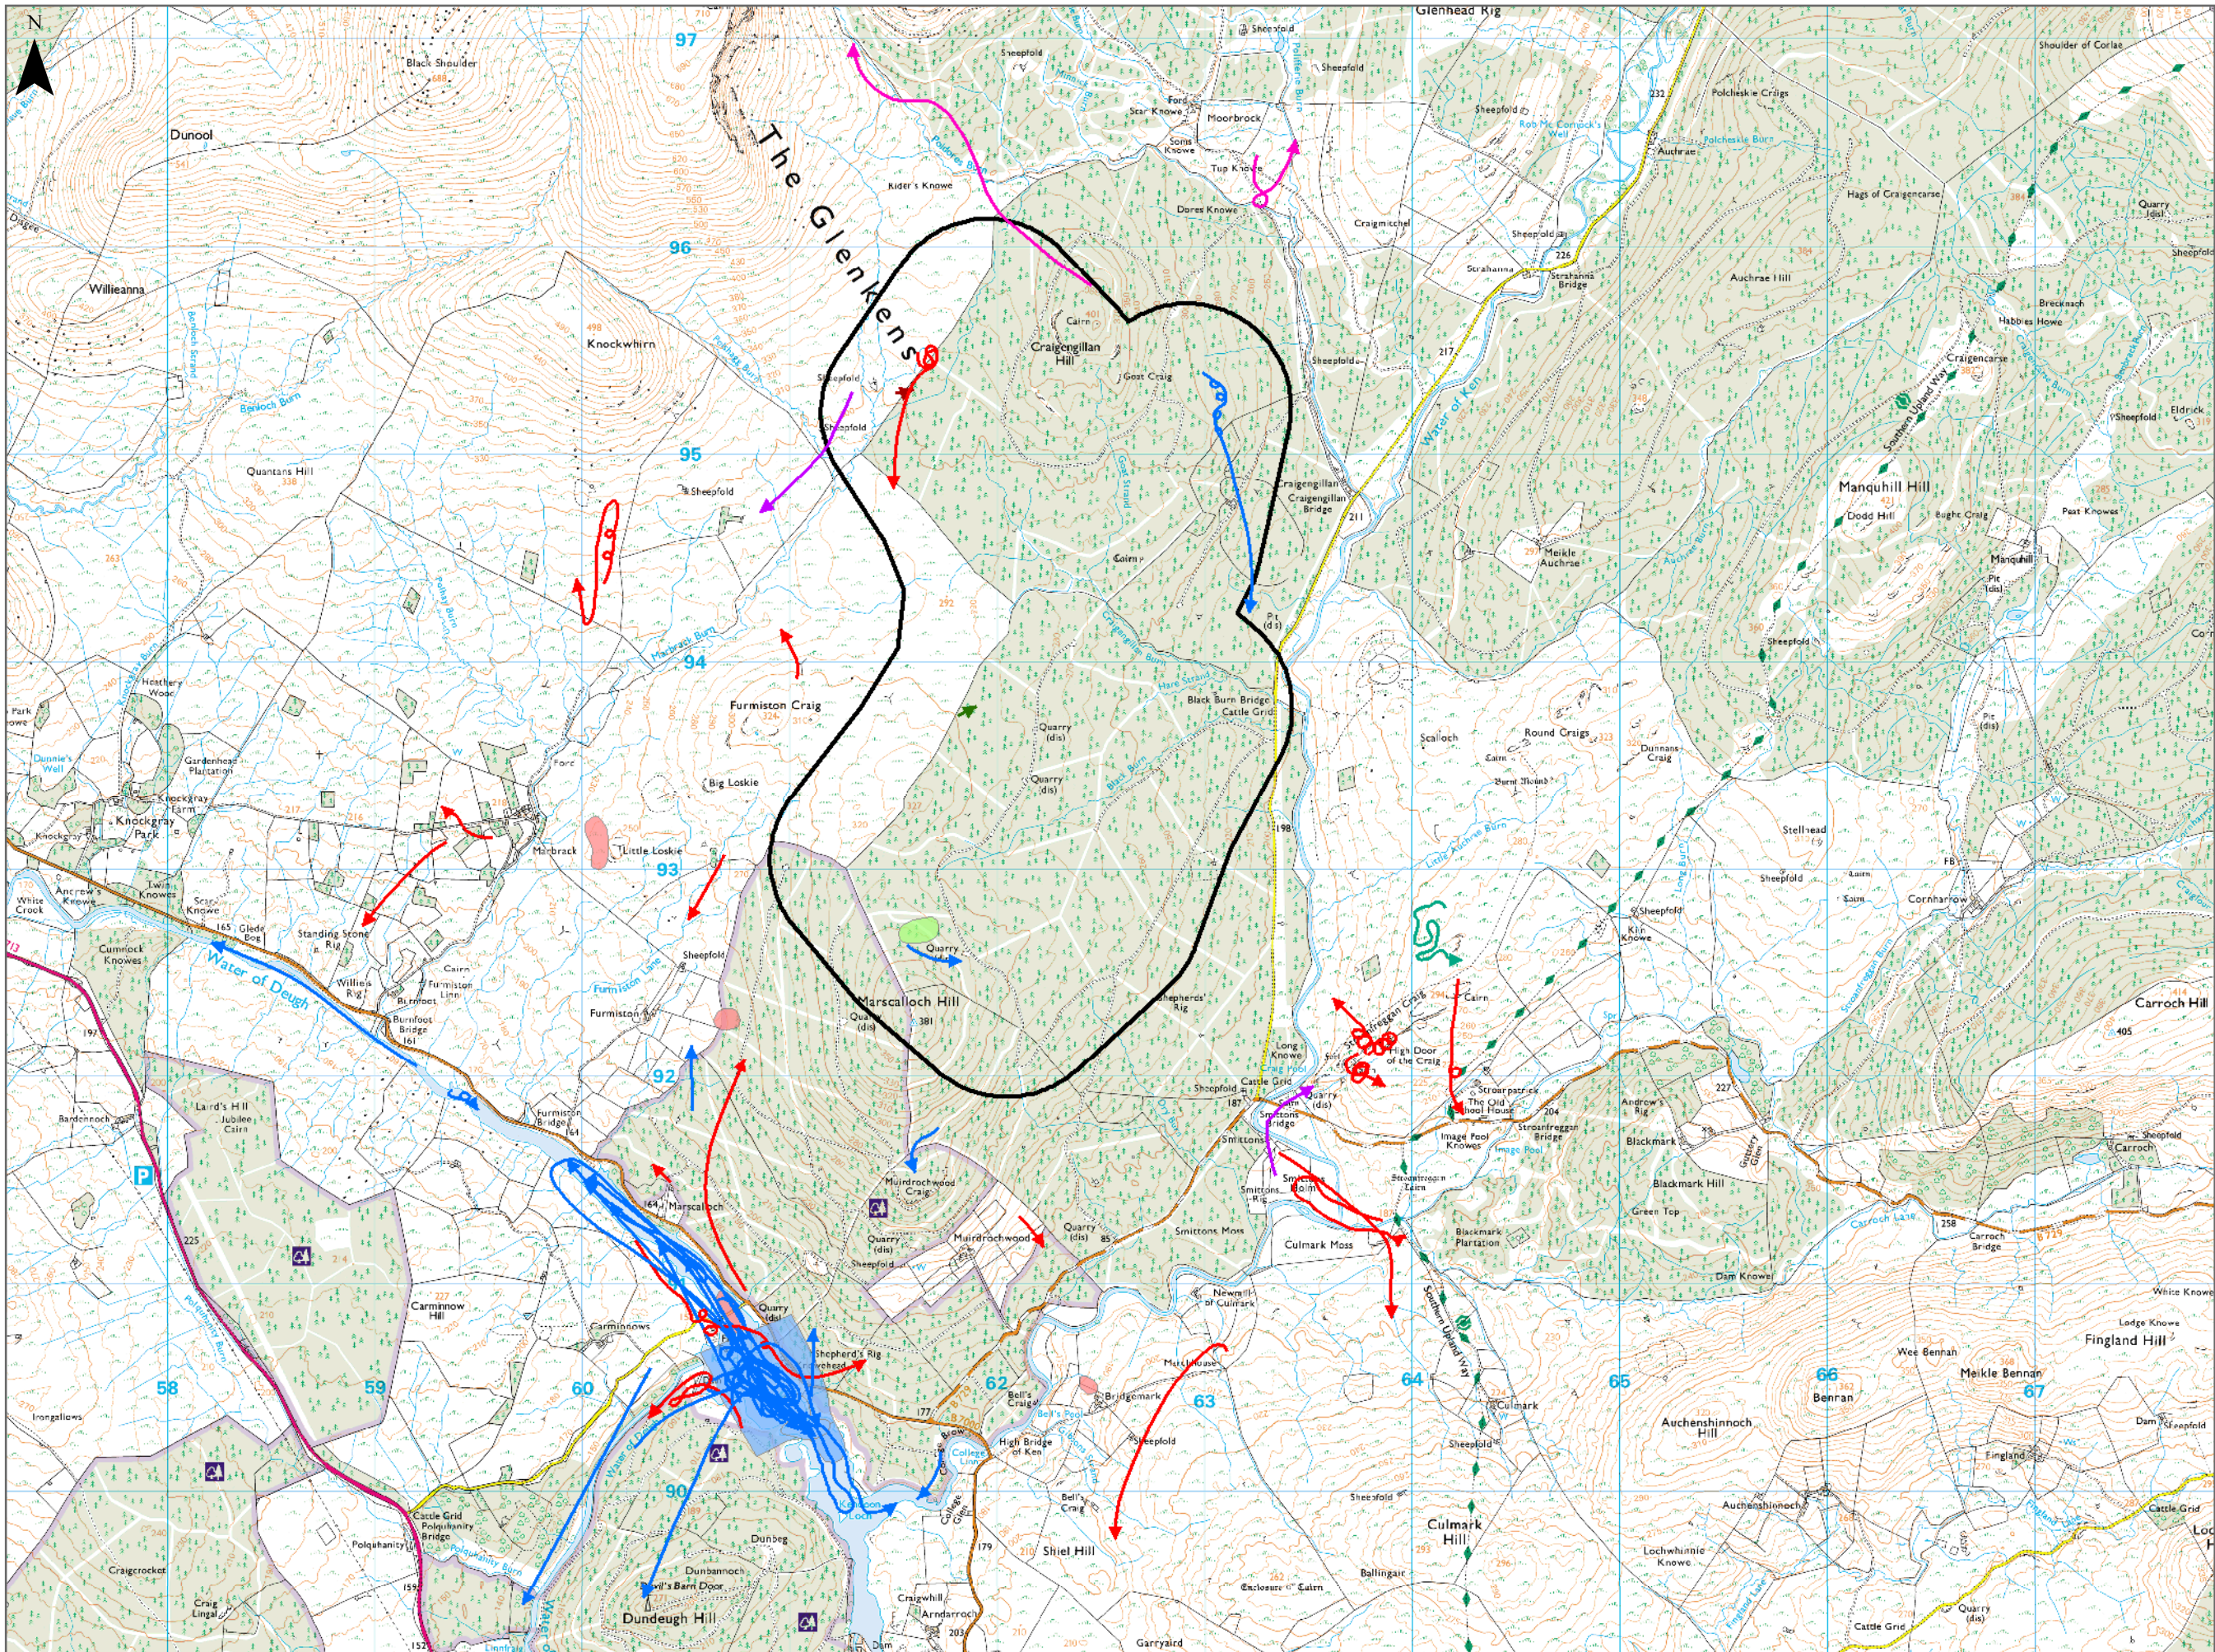

Figure 10.5: Flights observed during other surveys

Legend:

Flight line

- Osprey
- Red kite
- Peregrine
- Hen harrier
- Merlin
- Raptor sp.
- Greylag goose

Flight area

- Osprey
- Goshawk
- Red kite
- 500m survey buffer

Title: Flights observed during other surveys	
Shepherds' Rig Wind Farm	
Source: © Crown copyright and database rights 2018 Ordnance Survey 0100031673	
Client: Infinergy	
Drawn by: DS	Checked: BU
Date: 23/10/2018	Figure: 10.5
Scale:	Revision No: 0
INFINERGY	